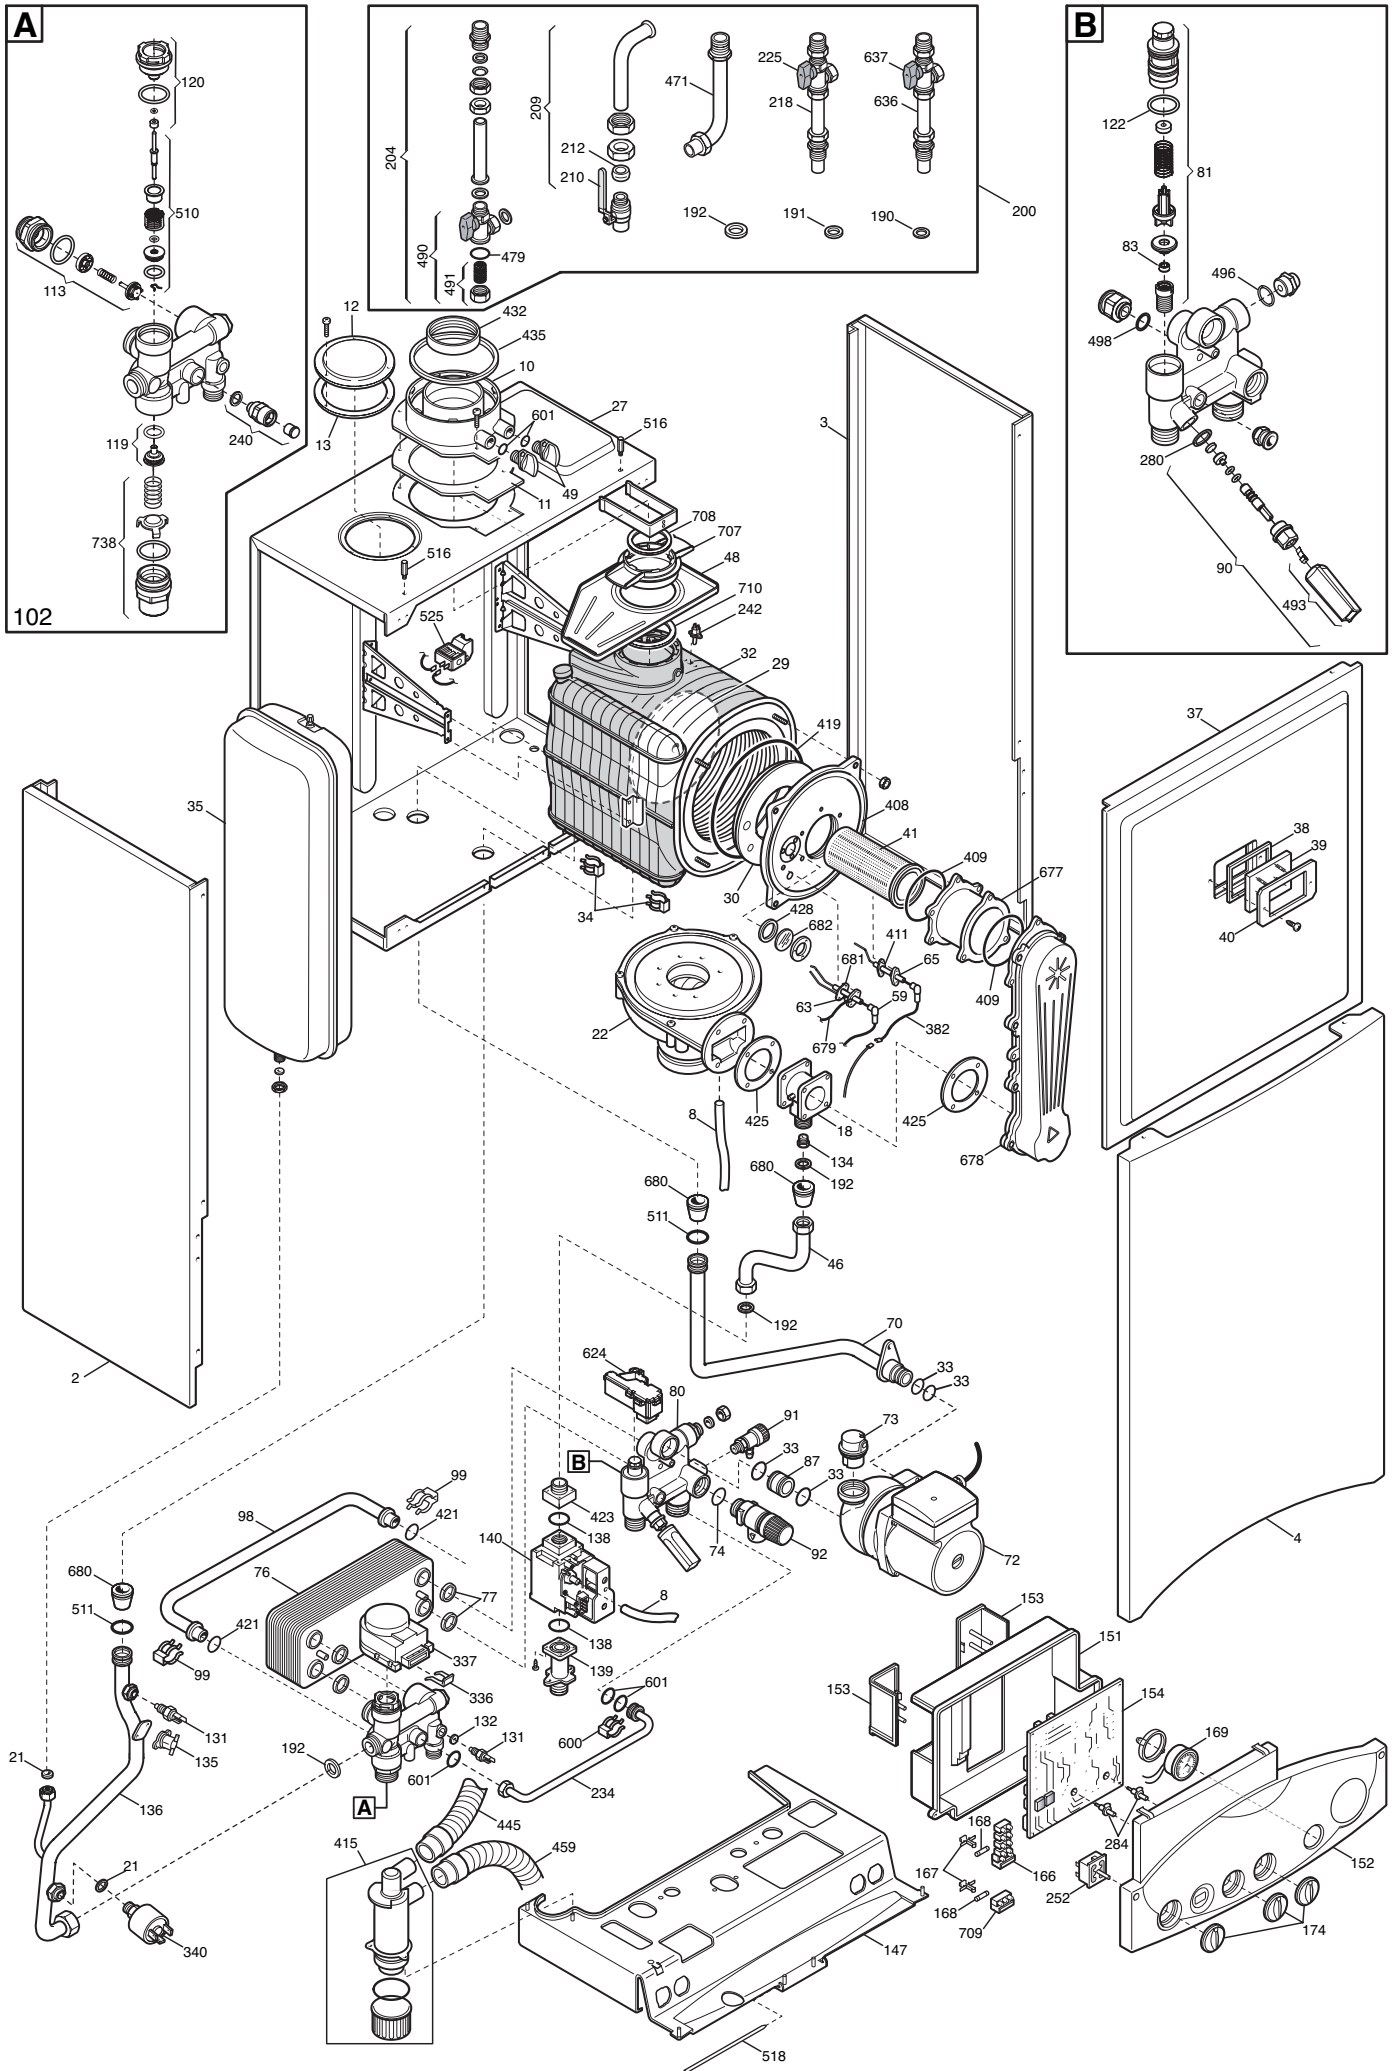

PRIME

Pos	Code	Description code	HLB435123001 PRIME HT 1.120	HLB435123002 PRIME HT 1.120	HLB435123003 PRIME HT 1.120	HLB435123004 PRIME HT 1.120	HLB435243001 PRIME HT 1.240	HLB435243002 PRIME HT 1.240	HLB435243003 PRIME HT 1.240	HLB435243004 PRIME HT 1.240	HLB436243000 PRIME HT 240	HLB436243001 PRIME HT 240	HLB436243002 PRIME HT 240	HLB436283001 PRIME HT 280	HLB436283003 PRIME HT 280	HLB436283002 PRIME HT 280	HLB436333001 PRIME HT 330	HLB436333002 PRIME HT 330	HLB436333003 PRIME HT 330	HSE437243001 PRIME STORAGE HT 240	HSE437243000 PRIME STORAGE HT 240	To serial number	From serial number	Intercha ngeable:		
677	5212920	EXTENTION 4 EL.	•	•	•	•					•	•	•													
677	5212930	EXTENSION					•	•	•	•				•	•	•										
678	5665130	AIR/GAS COVER ASSEMBLY																			•	•				
678	5672130	AIR/GAS COVER ASSY	•	•	•	•	•	•	•	•	•	•	•	•	•	•	•	•	•	•						
679	8511150	EARTH/IGNITOR CABLE	•	•	•	•	•	•	•	•	•	•	•	•	•	•	•	•	•	•	•	•				
680	5409250	GROMMET-PIPE ASSY. D.15	•	•	•	•	•	•	•	•	•	•	•	•	•	•	•	•	•	•	•	•				
681	5409120	PROTECTION CAP-ELECTRODE	•	•	•	•	•	•	•	•	•	•	•	•	•	•	•	•	•	•	•	•				
682	5211800	SIGHT GLASS	•	•	•	•	•	•	•	•	•	•	•	•	•	•	•	•	•	•	•	•				
686	5663020	BY-PASS PLUG ASSEMBLY	•	•	•	•	•	•	•	•											•	•				
707	5410960	REDUCER DIAM.80/60	•			•					•			•			•									
708	5410970	GASKET WITH DOUBLE LIP	•	•	•	•	•	•	•	•	•	•	•	•	•	•	•	•	•	•	•	•				
709	8423160	TERMINAL BLOCK	•	•	•	•	•	•	•	•	•	•	•	•	•	•	•	•	•	•	•	•				
710	5411030	GASKET	•	•	•	•	•	•	•	•	•	•	•	•	•	•	•	•	•	•	•					
738	620490	ASS.GR./ORING/SPRING 12.0059	•	•	•	•	•	•	•	•	•	•	•	•	•	•	•	•	•	•	•					
999	8414620	POWER CABLE	•	•	•	•	•	•	•	•	•	•	•	•	•	•	•	•	•	•	•	•				
999	8418860	PLUG - PCB	•	•	•	•	•	•	•	•	•	•	•	•	•	•	•	•	•	•	•					
999	8511330	DHW PRIORITY/ SENSOR WIRING	•	•	•	•	•	•	•	•																
999	8511610	WIRING HARNESS	•	•	•	•	•	•	•	•	•	•	•	•	•	•	•	•	•	•	•					

Tab 128